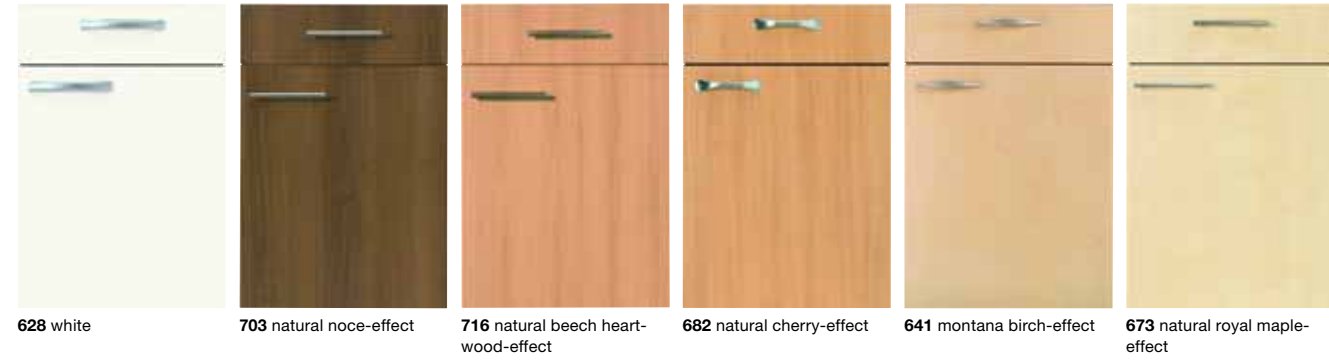

HOME doors

IMPULS 1200

Slightly textured surface with direct coating and rounded thick edge all round in door pattern

IMPULS 2200

Directly bonded lightly textured surface. Rounded edge on all sides, in door finish.

IMPULS 3400

Door with durable postforming laminate film, rounded vertical edges, horizontal thick edges in matching colour

IMPULS 3700

Foil-wrapped surface with door rounded on all sides

COUNTRY doors

IMPULS 4300

Framed door with softened foil coating on all sides

719 vanilla

IMPULS 4400

Foil-wrapped surface with door rounded on all sides

645 velvet matt montana birch-effect

669 velvet matt natural royal maple-effect

738 wild oak

LIFESTYLE doors

IMPULS 2800

Surface wrapped in high-gloss foil, rounded vertical edges and straight horizontal edges

PG3

729 high-gloss quartz grey 691 high-gloss wine red 701 high-gloss cafe creme 689 high-gloss light yellow 731 high-gloss vanilla 687 high-gloss white