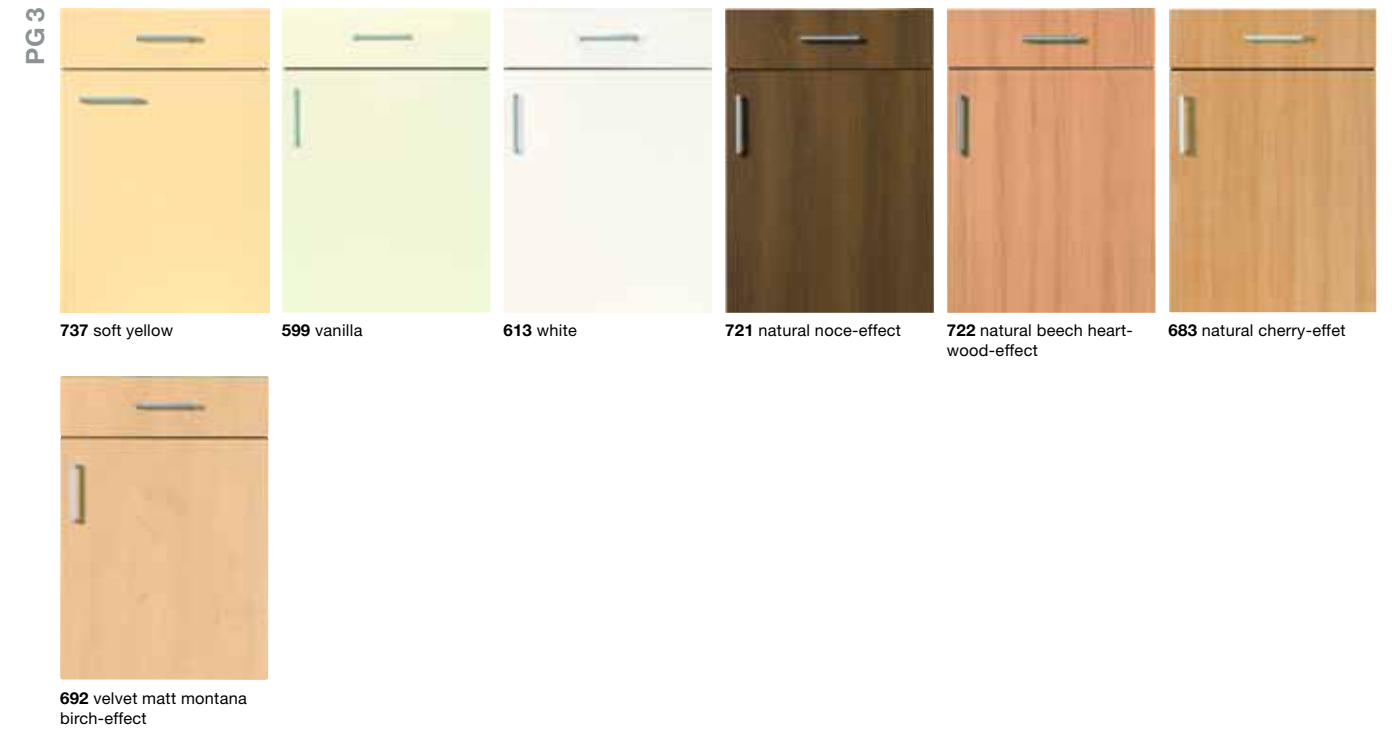

HOME doors

IMPULS 1200

Slightly textured surface with direct coating and rounded thick edge all round in door pattern

IMPULS 2200

Directly bonded lightly textured surface. Rounded edge on all sides, in door finish.

IMPULS 3400

Door with durable postforming laminate film, rounded vertical edges, horizontal thick edges in matching colour

IMPULS 3700

Foil-wrapped surface with door rounded on all sides

COUNTRY doors

IMPULS 4300