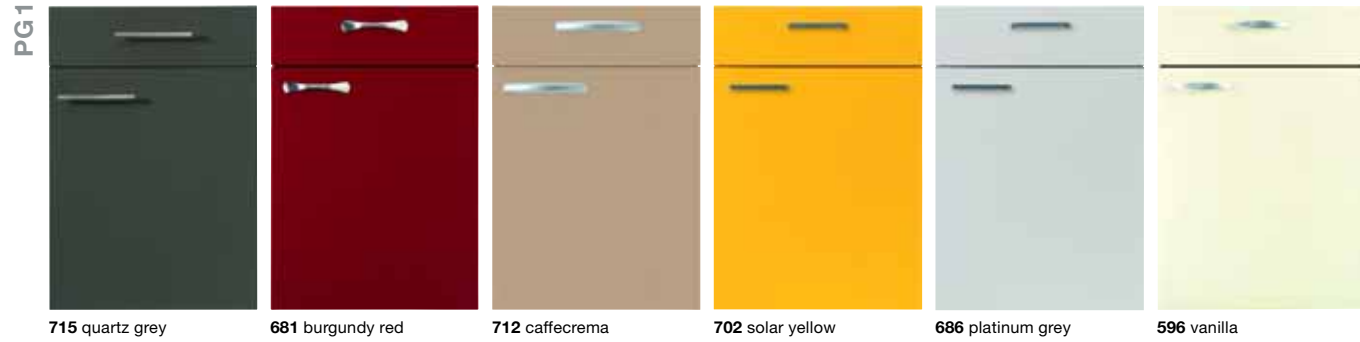

HOME doors

IMPULS 1200

Slightly textured surface with direct coating and rounded thick edge all round in door pattern

IMPULS 2200

Directly bonded lightly textured surface. Rounded edge on all sides, in door finish.

738 wild oak

LIFESTYLE doors

IMPULS 2800

Surface wrapped in high-gloss foil, rounded vertical edges and straight horizontal edges

PG3

729 high-gloss quartz grey 691 high-gloss wine red 701 high-gloss cafe creme 689 high-gloss light yellow 731 high-gloss vanilla 687 high-gloss white