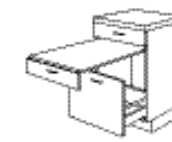

770 Stainless steel-effect bar handle

Base units 72.3 cm high

U 1080 Base unit, width 80, 90, 100 cm

U 1060 Base unit, width 30, 40, 45, 50, 60 cm

U 3080 Base unit, width 80, 90, 100 cm

U 6060 Base unit, width 30, 45, 50, 60 cm

U 8060 1 Base unit, width 30, 45, 50, 60 cm

U 8090 1 Base unit, width 90 cm

U2AIS 90 Base unit with interior drawers, width 90 cm

US2AG60 A Base unit with neutral pull-outs, width 45, 50, 60 cm

UIS60 Base unit with interior pull-outs, width 45, 50, 60 cm

U 8030 18 Base unit for bottles, width 30 cm

UA30 Apothecary base unit, width 30 cm

U 8030 13 Base unit with recycling system, width 30 cm

USTA60 Base unit with pull-out table, width 60 cm

UC 7060 Base unit with built-in oven, width 60 cm

U 7060 2 Base unit for hob with integrated switch part or built-in switch boxes, width 45, 50, 60 cm

T 7060 1 Built-in switch box element, width 60, 90 cm

SP 1090 Sink base unit for one bowl, width 90, 100 cm